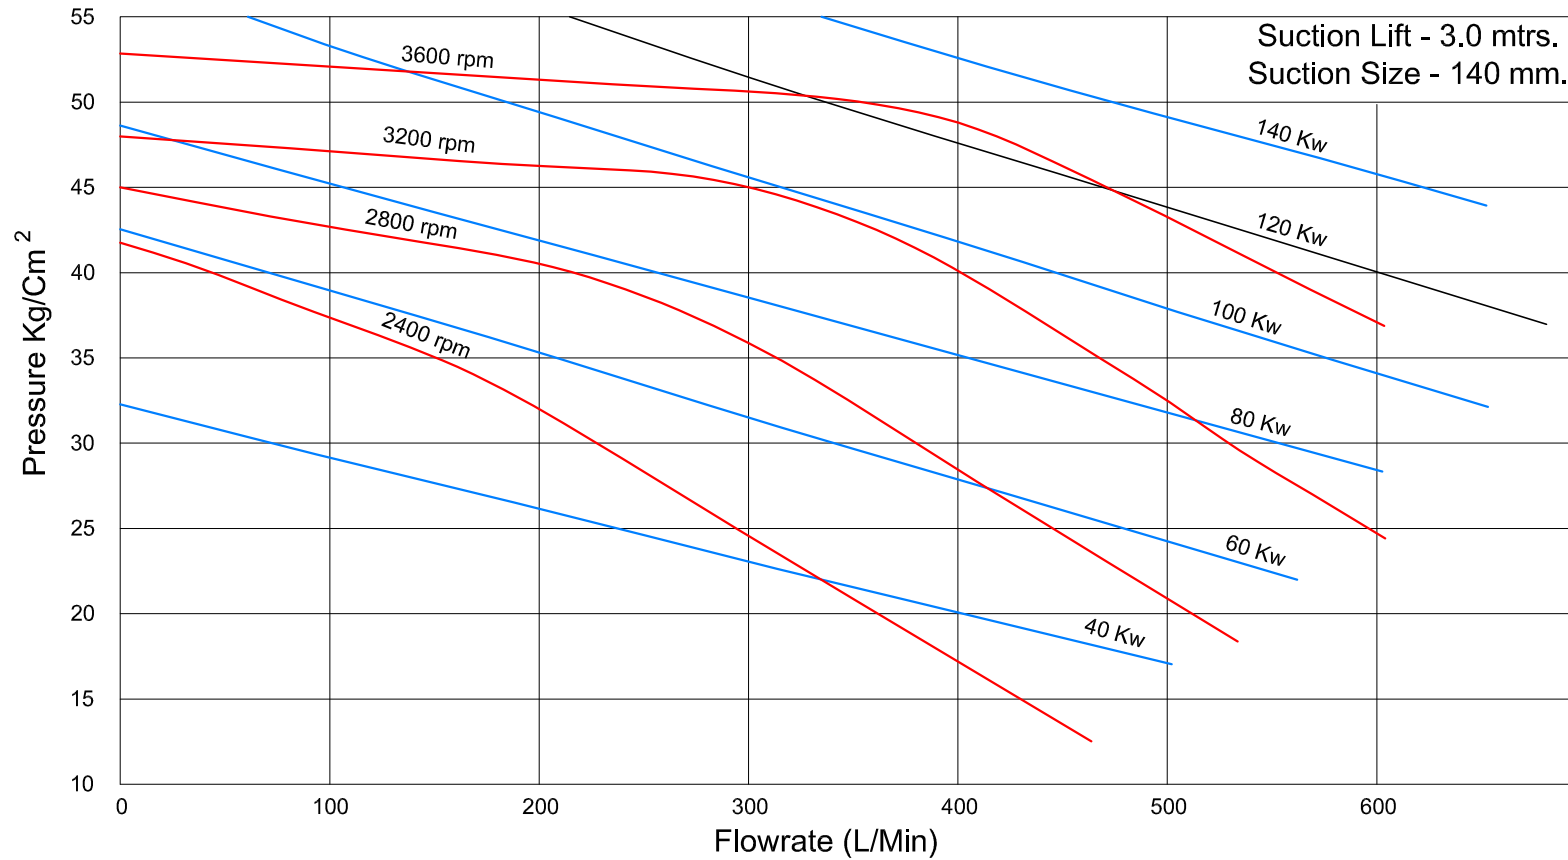

Typical Low Pressure Performance of MFV MP 1030

Typical High Pressure Performance of  
MFV MP 1030